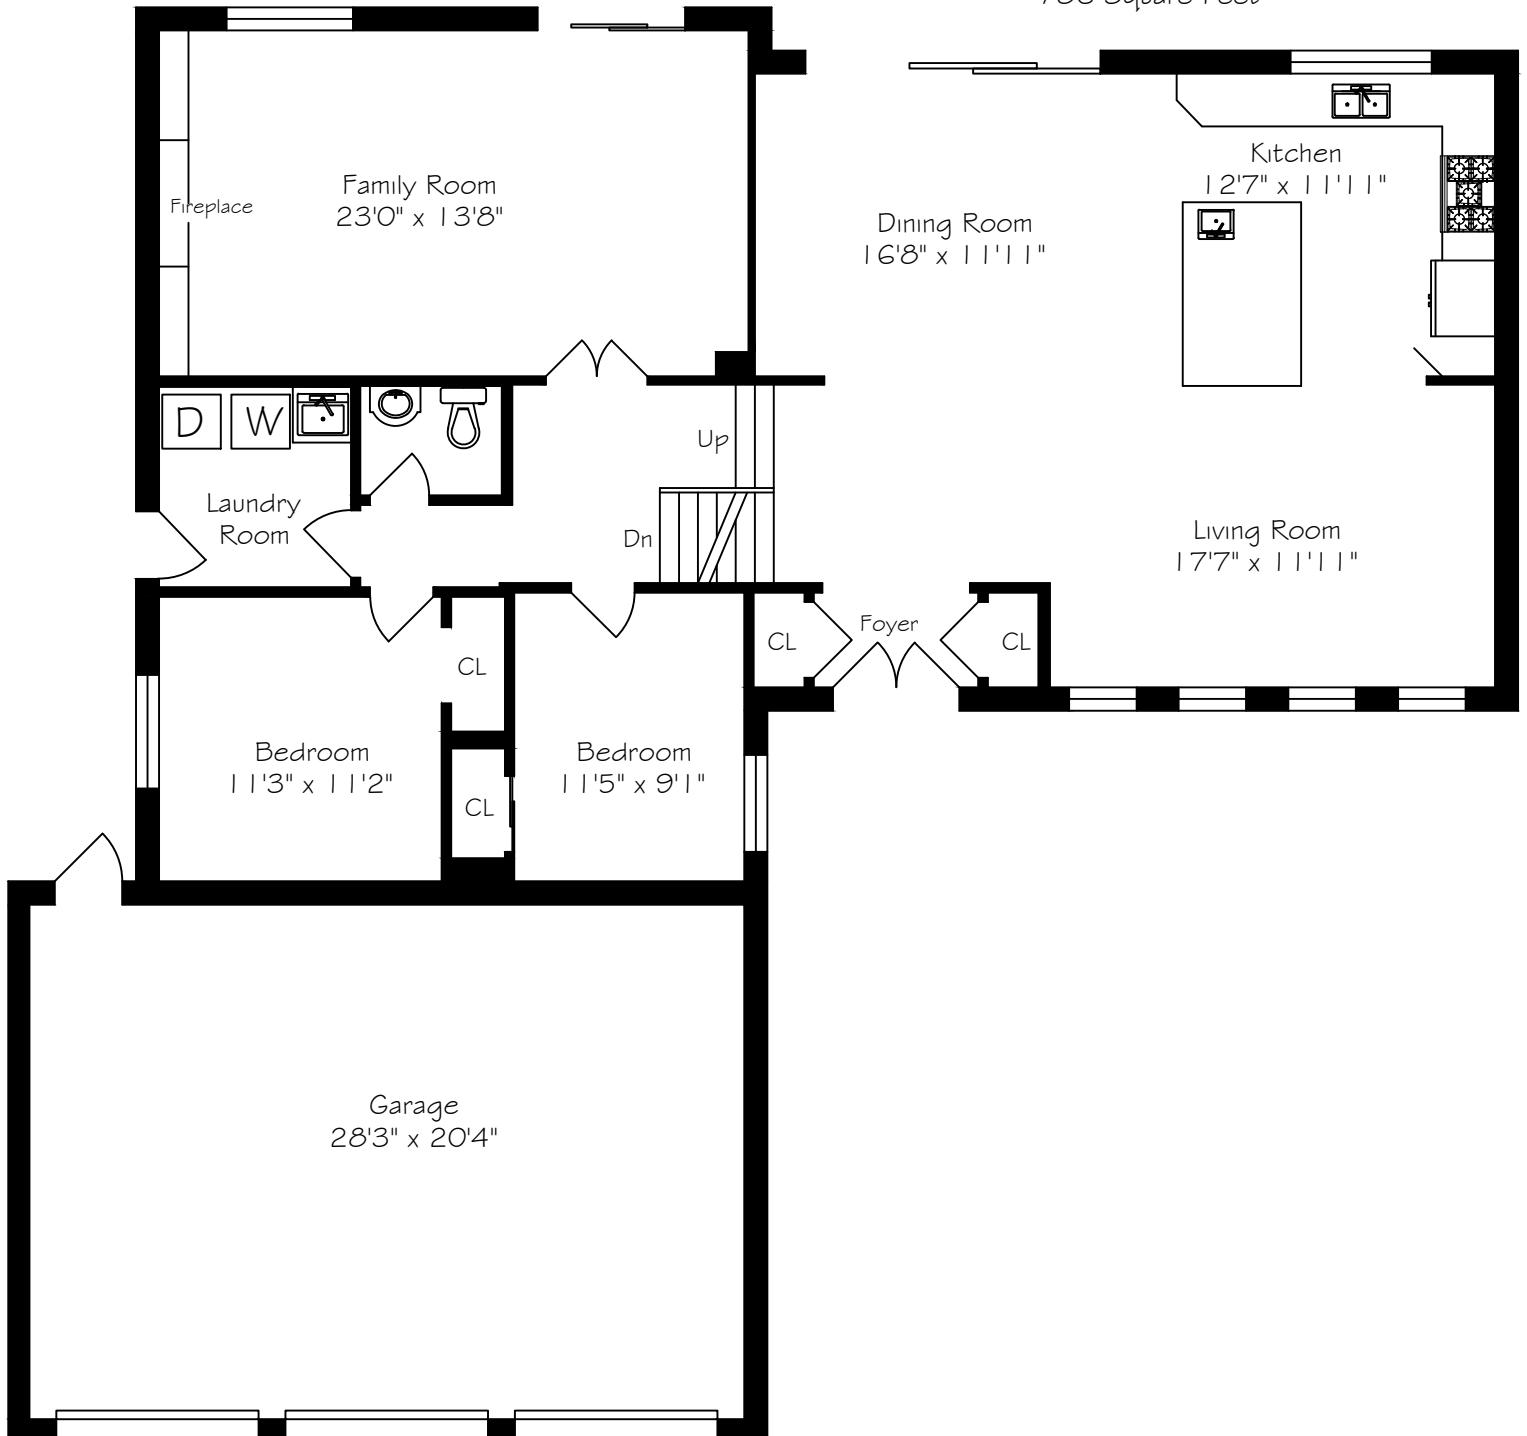

216 McCraney Street

Measurements and Calculations are approximate
To be used as guidelines only
www.measuredup.ca

First Floor
873 Square Feet

Second Floor
786 Square Feet

Third Floor
953 Square Feet

Basement
868 Square Feet

Lower Level
786 Square Feet