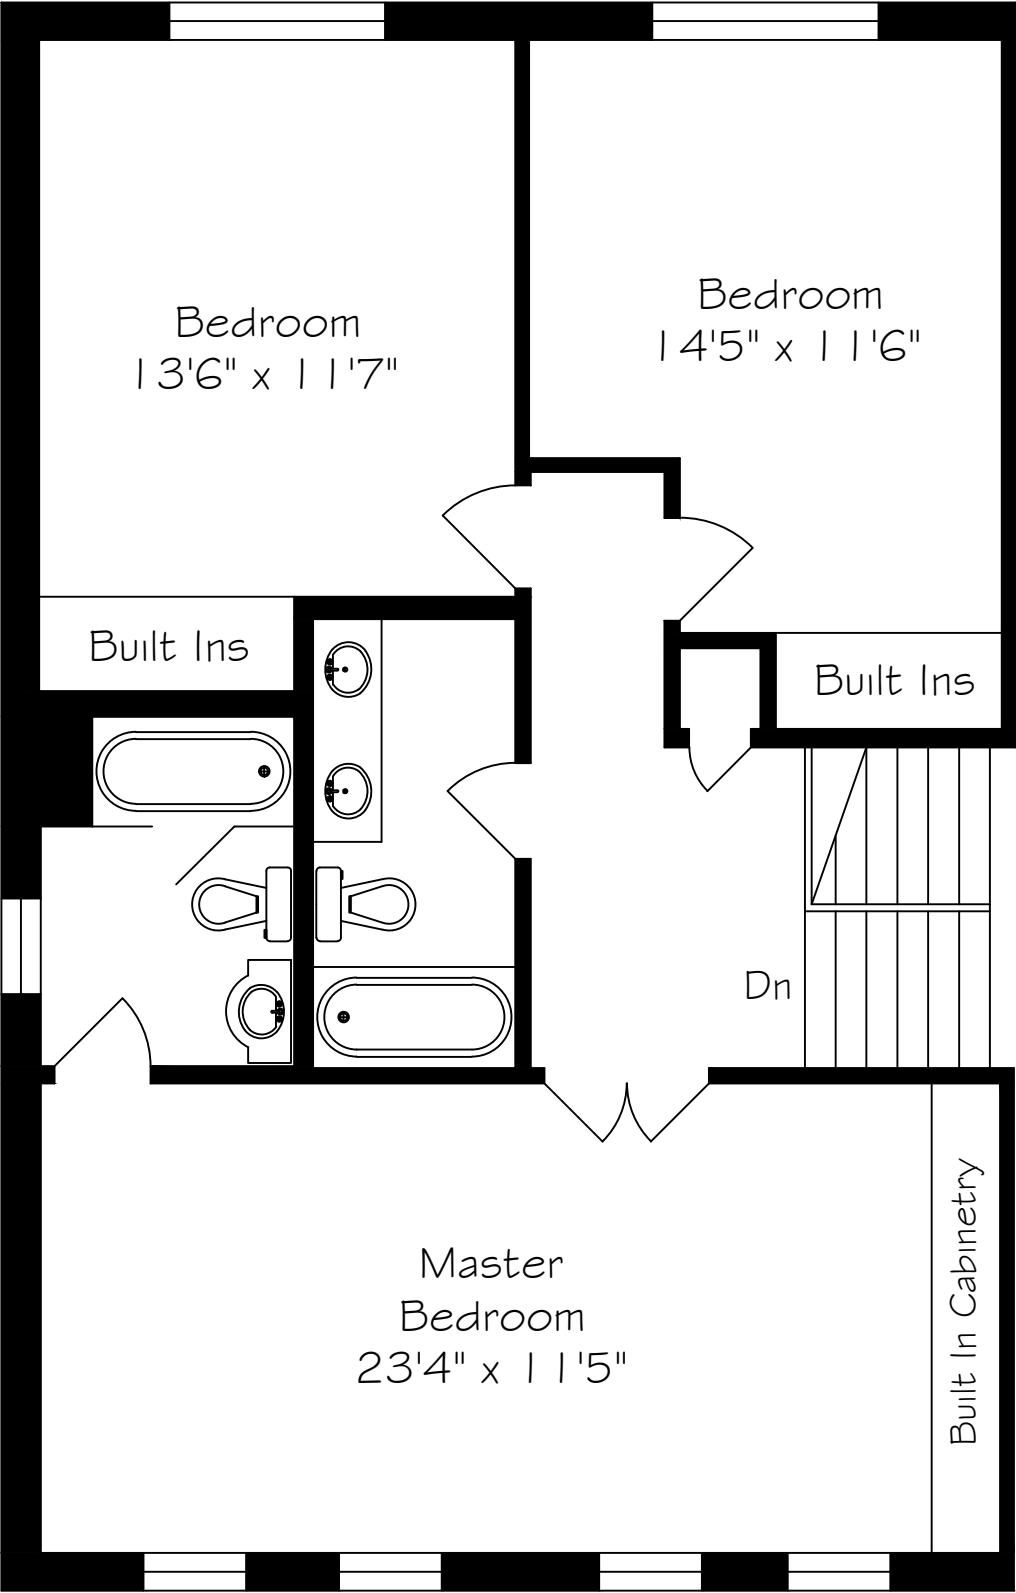

216 McCraney Street

Measurements and Calculations are approximate
To be used as guidelines only
www.measuredup.ca

First Floor
873 Square Feet

Second Floor
786 Square Feet

Third Floor
953 Square Feet

Basement
868 Square Feet

Lower Level
786 Square Feet